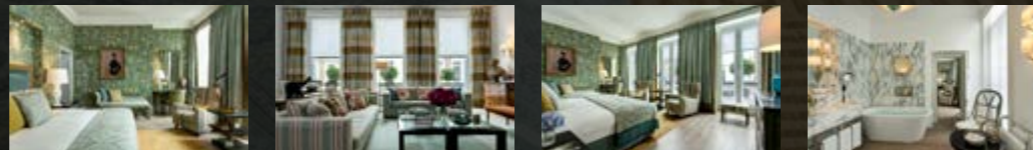

RELAXATION

The Spa at Brown's

- 3 treatment rooms (incl. a double suite)
- 24-hour state-of-the-art gym

Brown's is London's oldest luxury hotel. It sits in the heart of Mayfair, surrounded by gorgeous Georgian townhouses, glittering arcades, independent art galleries and leafy Royal Parks. The restaurants and nightlife of Soho are just a short walk away. Also nearby are Trafalgar Square and the National Gallery, the Houses of Parliament and Westminster Abbey, the Southbank's London Eye and National Theatre, as well as the world-renowned museums of South Kensington.

BROWN'S SUITE

STUDIO SUITE

KIPLING SUITE
FORTE SUITES
BROWN'S HOTEL

DISCOVER MORE

BROWN'S
HOTEL

LOCATION

SUITES

ROCCO FORTE HOTELS