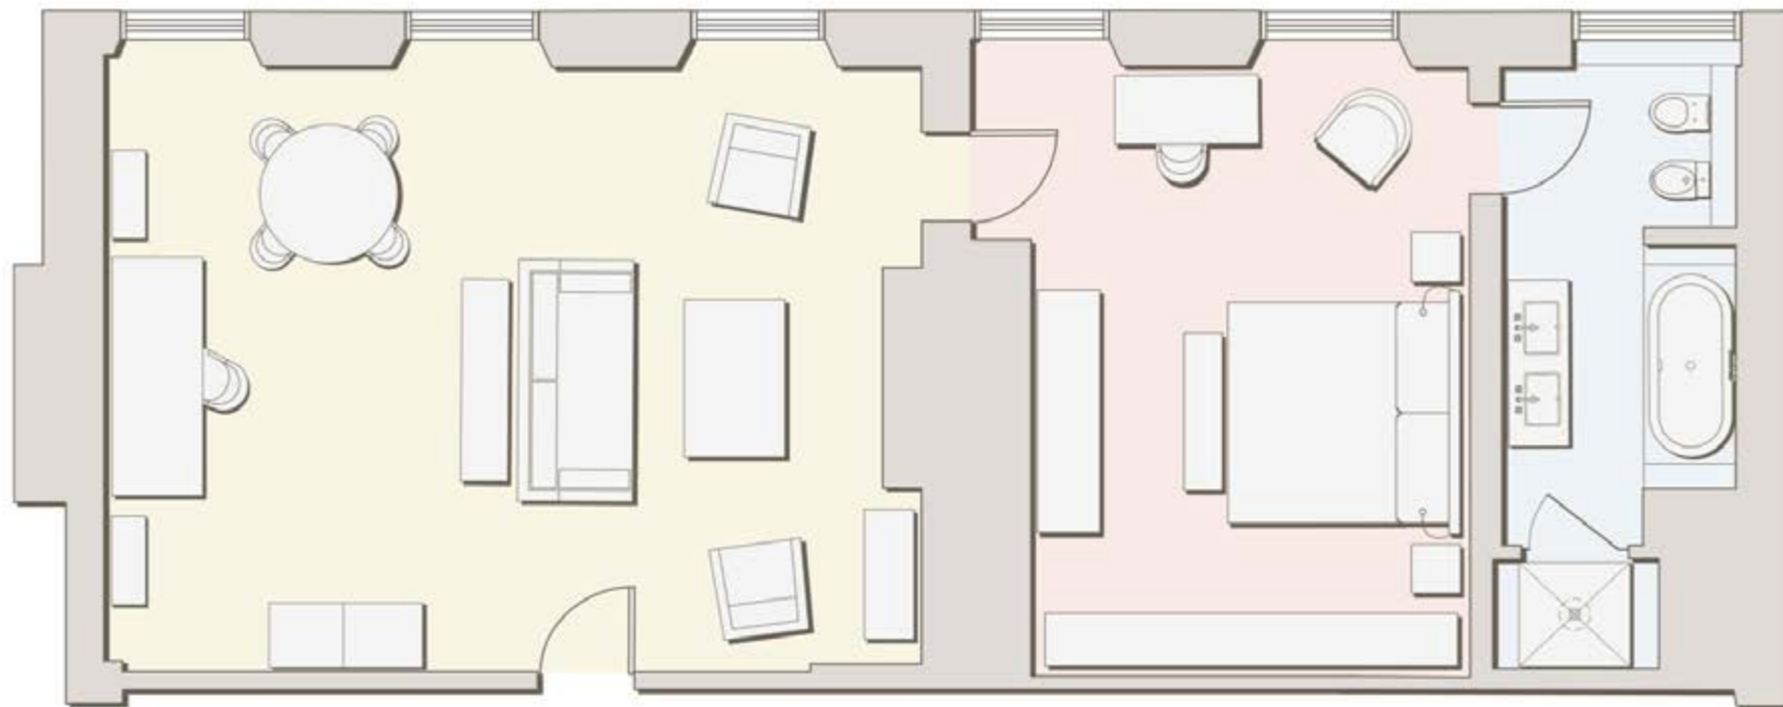

- 75m² to 118m²
- Overlooking Dover Street
- Floor-to-ceiling windows
- Large sitting room with a dining area and a beautifully appointed bedroom with a king-sized bed
- The spacious bathroom has a bath with a built-in television, a double shower, double washbasins

BROWN'S HOTEL, LONDON

GALLERY

BOOK NOW

DOVER SUITE

[View 2-bedroom suite plan](#)

DOVER SUITE WITH CONNECTING ROOM

DELUXE SUITE
SIGNATURE SUITES
BROWN'S HOTEL

DISCOVER MORE