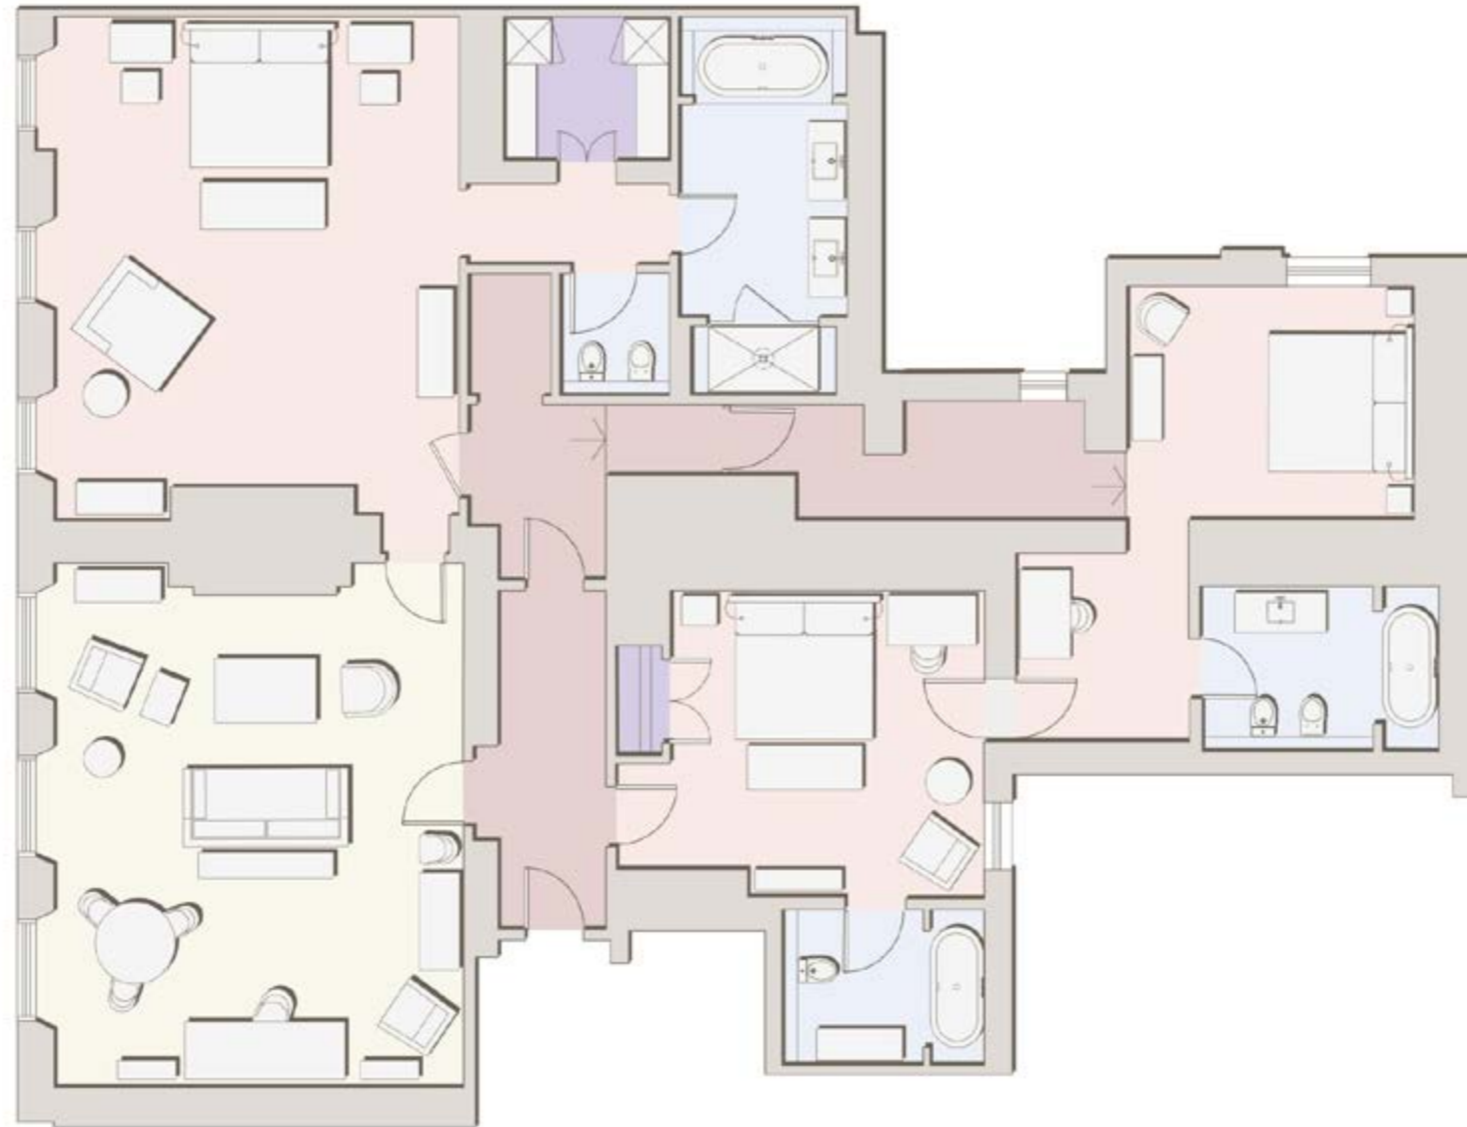

LOCATION

SUITES

ROCCO FORTE HOTELS

SIR PAUL SMITH SUITE

- 102m² to 170m²
- Overlooking Dover Street
- Floor-to-ceiling windows
- Expansive sitting room with dining area, spacious bedroom with a king-sized bed
- The large bathroom has a bath with a built-in television, double shower, double washbasins

BROWN'S HOTEL, LONDON

GALLERY

BOOK NOW

SIR PAUL SMITH SUITE

SIR PAUL SMITH SUITE + 3 BEDROOMS

DOVER SUITE
FORTE SUITES
BROWN'S HOTEL

[DISCOVER MORE](#)

[BROWN'S
HOTEL](#)

[LOCATION](#)

[SUITES](#)

[ROCCO FORTE HOTELS](#)

DOVER SUITE
FORTE SUITES
BROWN'S HOTEL

DISCOVER MORE

BROWN'S
HOTEL

LOCATION

SUITES

- 75m² to 118m²
- Overlooking Dover Street
- Floor-to-ceiling windows
- Large sitting room with a dining area and a beautifully appointed bedroom with a king-sized bed
- The spacious bathroom has a bath with a built-in television, a double shower, double washbasins