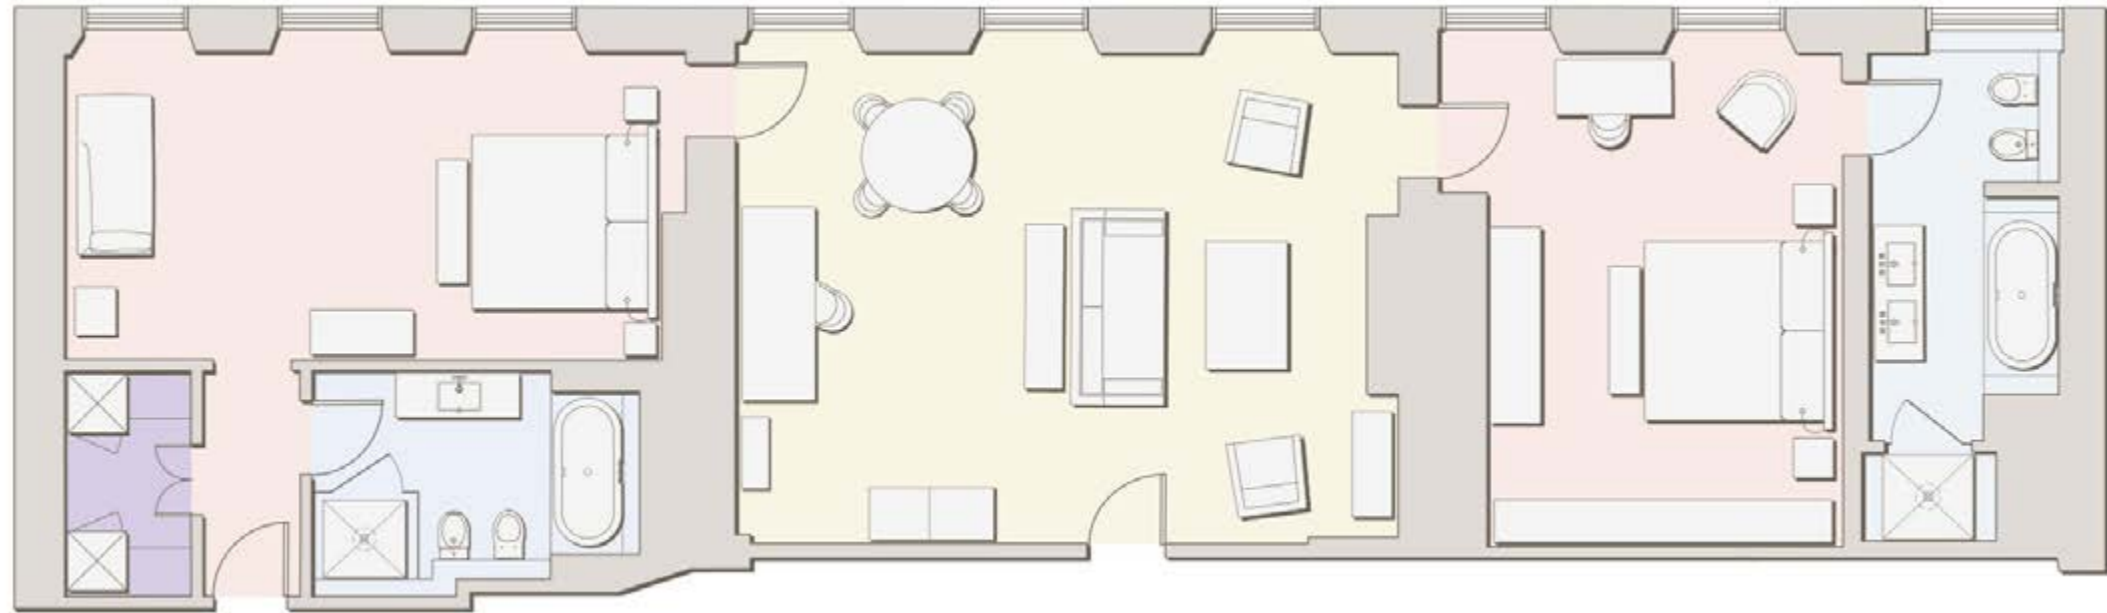

- 75m² to 118m²
- Overlooking Dover Street
- Floor-to-ceiling windows
- Large sitting room with a dining area and a beautifully appointed bedroom with a king-sized bed
- The spacious bathroom has a bath with a built-in television, a double shower, double washbasins

BROWN'S HOTEL, LONDON

GALLERY

BOOK NOW

DOVER SUITE

[View 2-bedroom suite plan](#)

DOVER SUITE WITH CONNECTING ROOM

DELUXE SUITE
SIGNATURE SUITES
BROWN'S HOTEL

DISCOVER MORE

BROWN'S
HOTEL

LOCATION

SUITES

ROCCO FORTE HOTELS

BROWN'S HOTEL, LONDON

DELUXE SUITE

- 85m² to 200m²
- Large sitting room with dining area
- Bedroom with a king-sized bed
- Perfect for families – can accommodate an extra bed and be interconnected to form a 2-bedroom or 4-bedroom suite
- The large bathrooms have a bath with a built-in television, a double shower, double washbasins