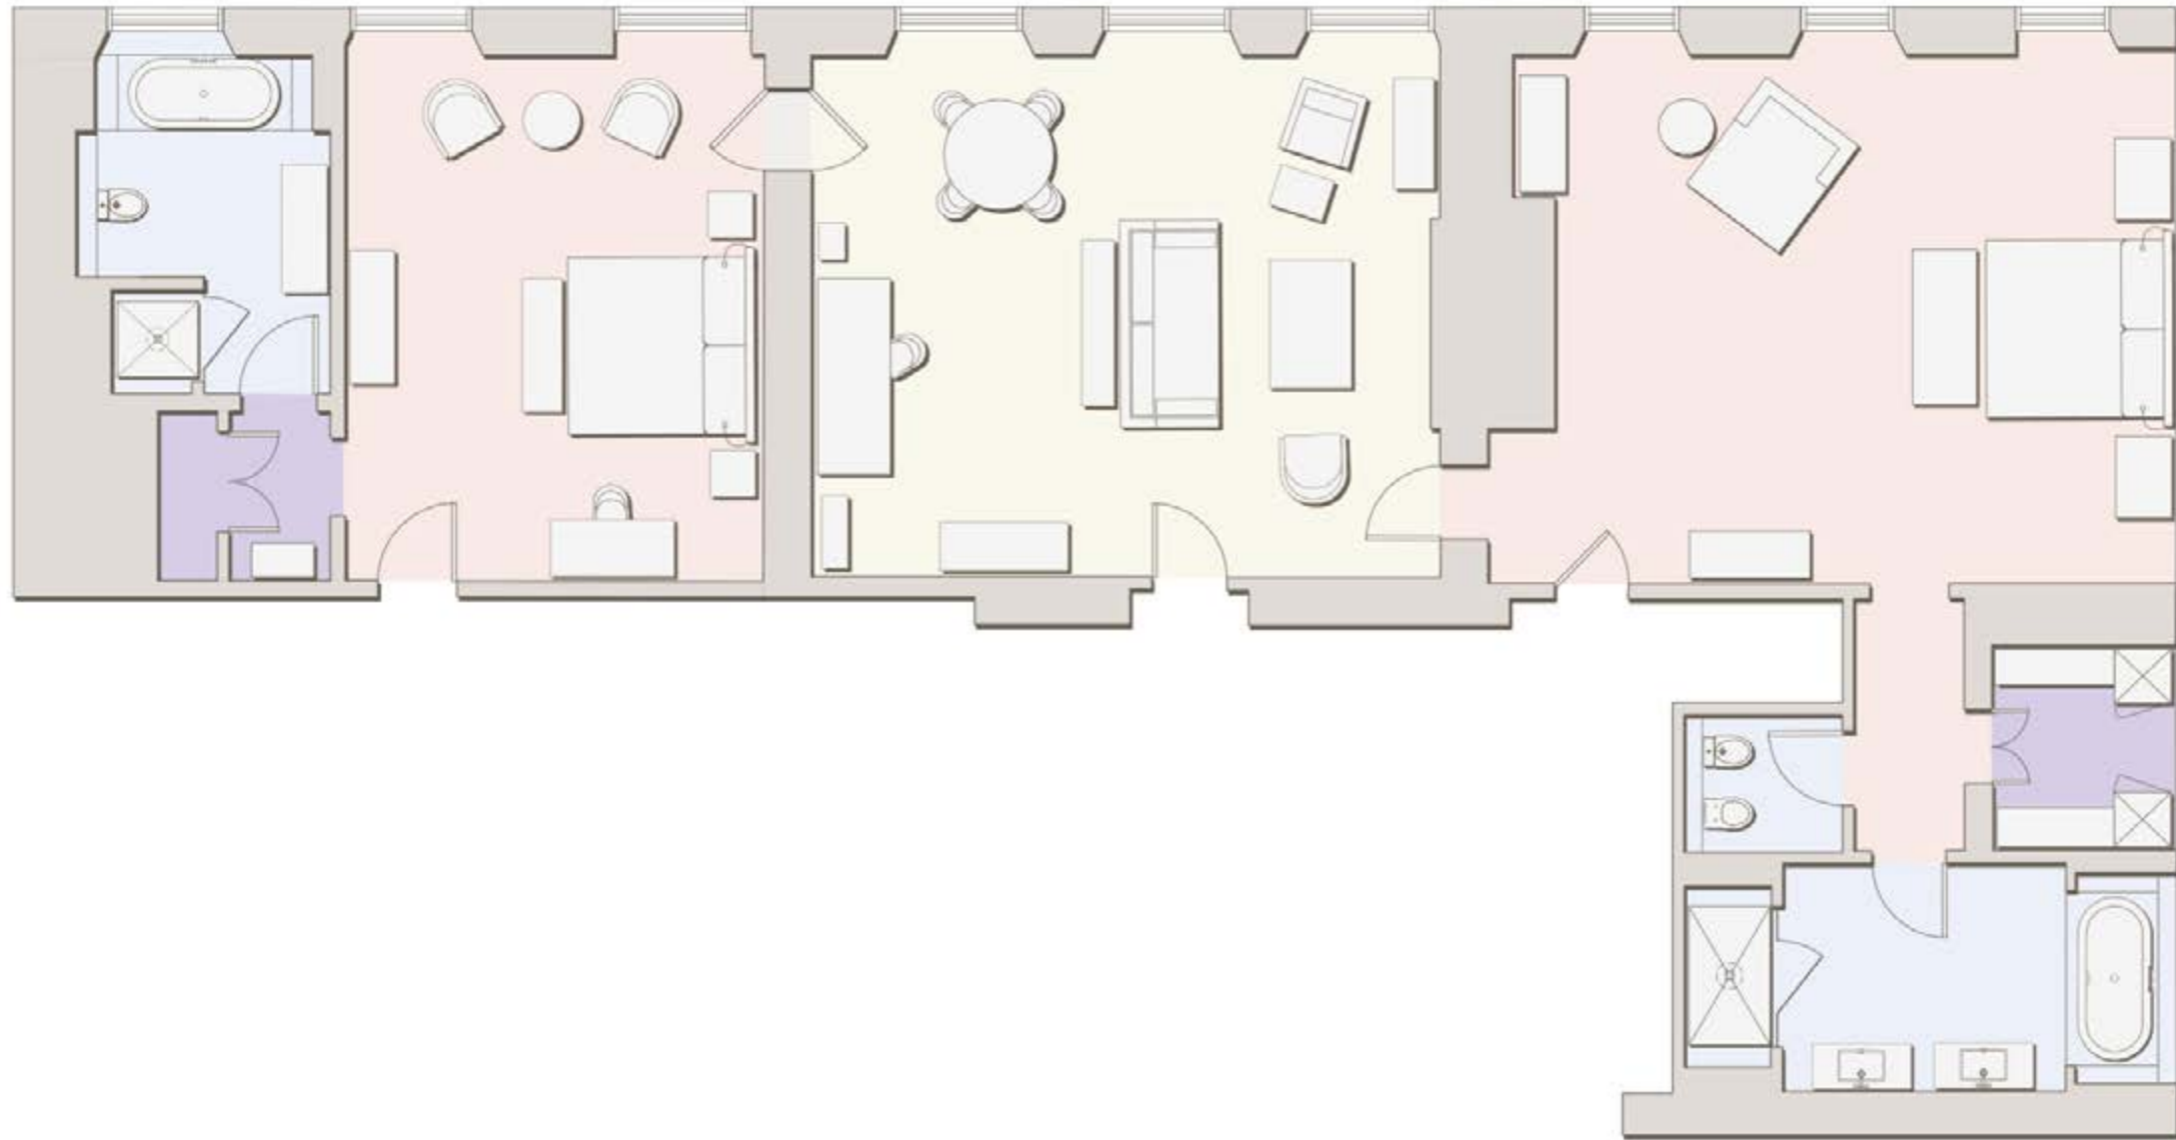

BROWN'S
HOTEL

LOCATION

SUITES

ROCCO FORTE HOTELS

BROWN'S HOTEL, LONDON

DELUXE SUITE

- 85m² to 200m²
- Large sitting room with dining area
- Bedroom with a king-sized bed
- Perfect for families – can accommodate an extra bed and be interconnected to form a 2-bedroom or 4-bedroom suite
- The large bathrooms have a bath with a built-in television, a double shower, double washbasins

GALLERY

BOOK NOW

DELUXE SUITE

DELUXE SUITE + 2 BEDROOMS

DELUXE SUITE + 4 BEDROOMS

CLASSIC SUITE
SIGNATURE SUITES
BROWN'S HOTEL

DISCOVER MORE

CLASSIC SUITE
SIGNATURE SUITES
BROWN'S HOTEL

ROCCO FORTE HOTELS

CLASSIC SUITE

- 75m² to 105m²
- Overlooking the boutiques of Albemarle Street
- Large separate sitting room, bedroom with a king-sized bed
- The spacious bathrooms have a bathtub with built-in television and a walk-in shower
- Perfect for families, the suites can accommodate an extra bed and be interconnected with a neighbouring suite