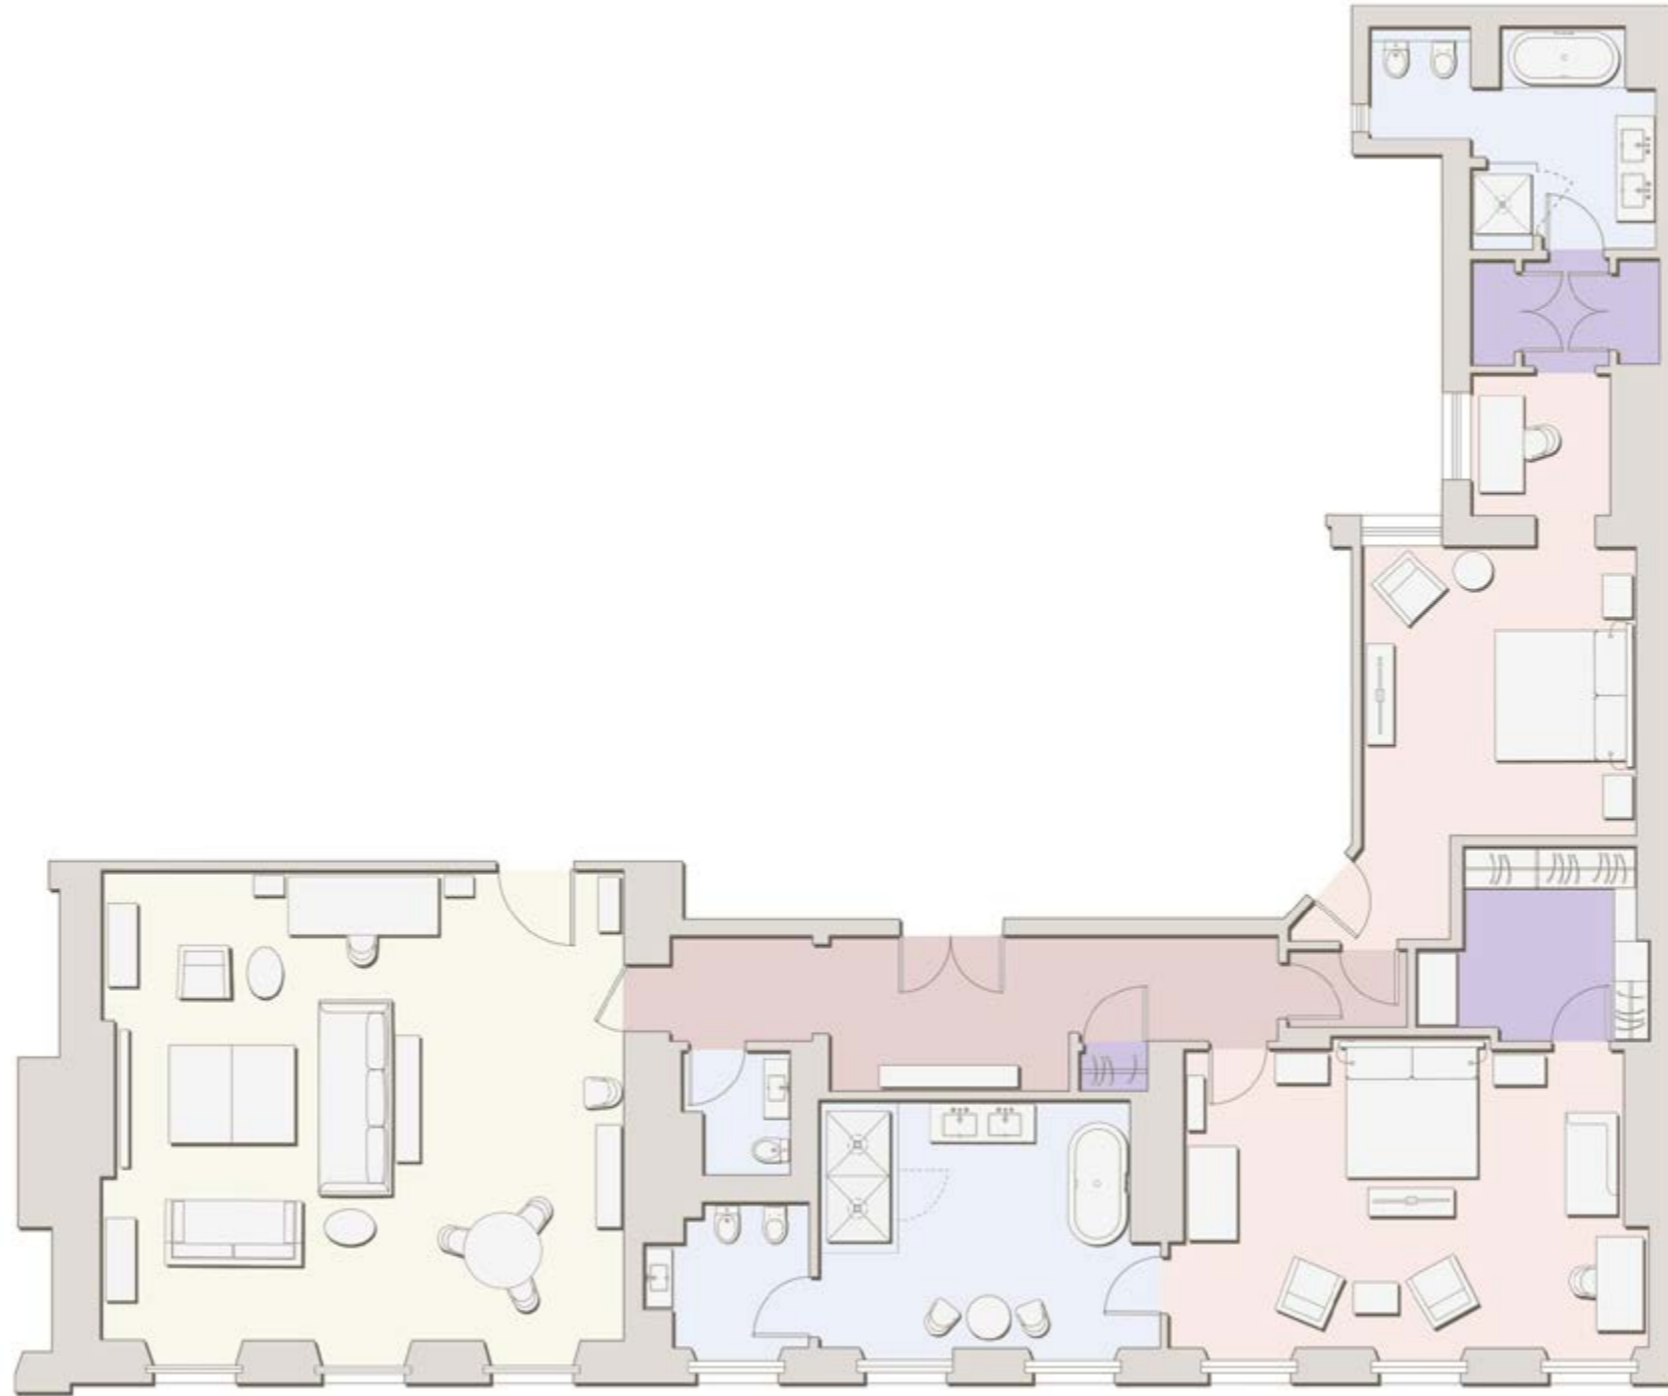

[SUITES](#)

[ROCCO FORTE HOTELS](#)

KIPLING SUITE

- 90m² to 160m²
- Entrance hall
- Bedroom with a king-sized bed and walk-in wardrobe
- Italian Arabescato marble bathroom with a freestanding bath, a double shower, double washbasins
- Perfect for families – can be interconnected to create a two-bedroom suite

BROWN'S HOTEL, LONDON

GALLERY

BOOK NOW

KIPLING SUITE

KIPLING SUITE + 2 BEDROOMS

SIR PAUL SMITH SUITE
FORTE SUITES
BROWN'S HOTEL

DISCOVER MORE

BROWN'S
HOTEL

LOCATION

SUITES

ROCCO FORTE HOTELS

SIR PAUL SMITH SUITE
FORTE SUITES
BROWN'S HOTEL

DISCOVER MORE

BROWN'S
HOTEL

LOCATION

SUITES