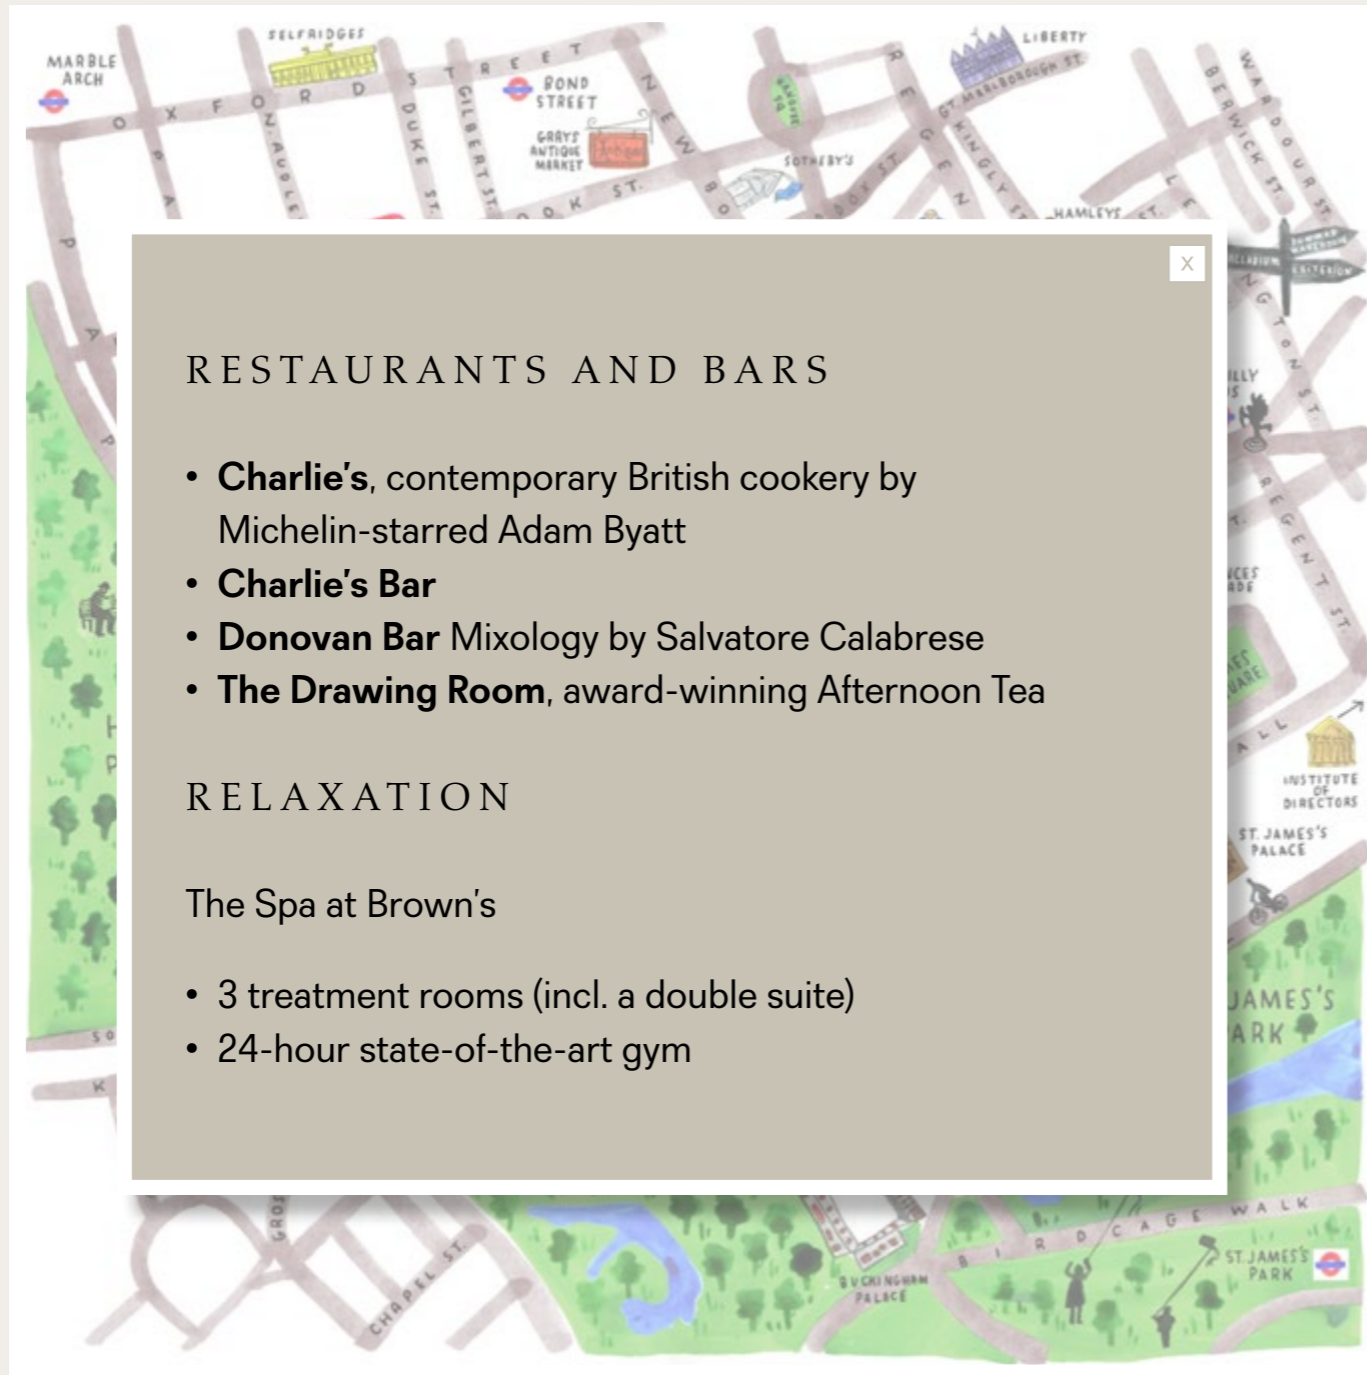

RESTAURANTS AND BARS

- **Charlie's**, contemporary British cookery by Michelin-starred Adam Byatt
- **Charlie's Bar**
- **Donovan Bar** Mixology by Salvatore Calabrese
- **The Drawing Room**, award-winning Afternoon Tea

RELAXATION

The Spa at Brown's

- 3 treatment rooms (incl. a double suite)
- 24-hour state-of-the-art gym

Brown's is London's oldest luxury hotel. It sits in the heart of Mayfair, surrounded by gorgeous Georgian townhouses, glittering arcades, independent art galleries and leafy Royal Parks. The restaurants and nightlife of Soho are just a short walk away. Also nearby are Trafalgar Square and the National Gallery, the Houses of Parliament and Westminster Abbey, the Southbank's London Eye and National Theatre, as well as the world-renowned museums of South Kensington.

DINING AND SPA

BROWN'S HOTEL, LONDON