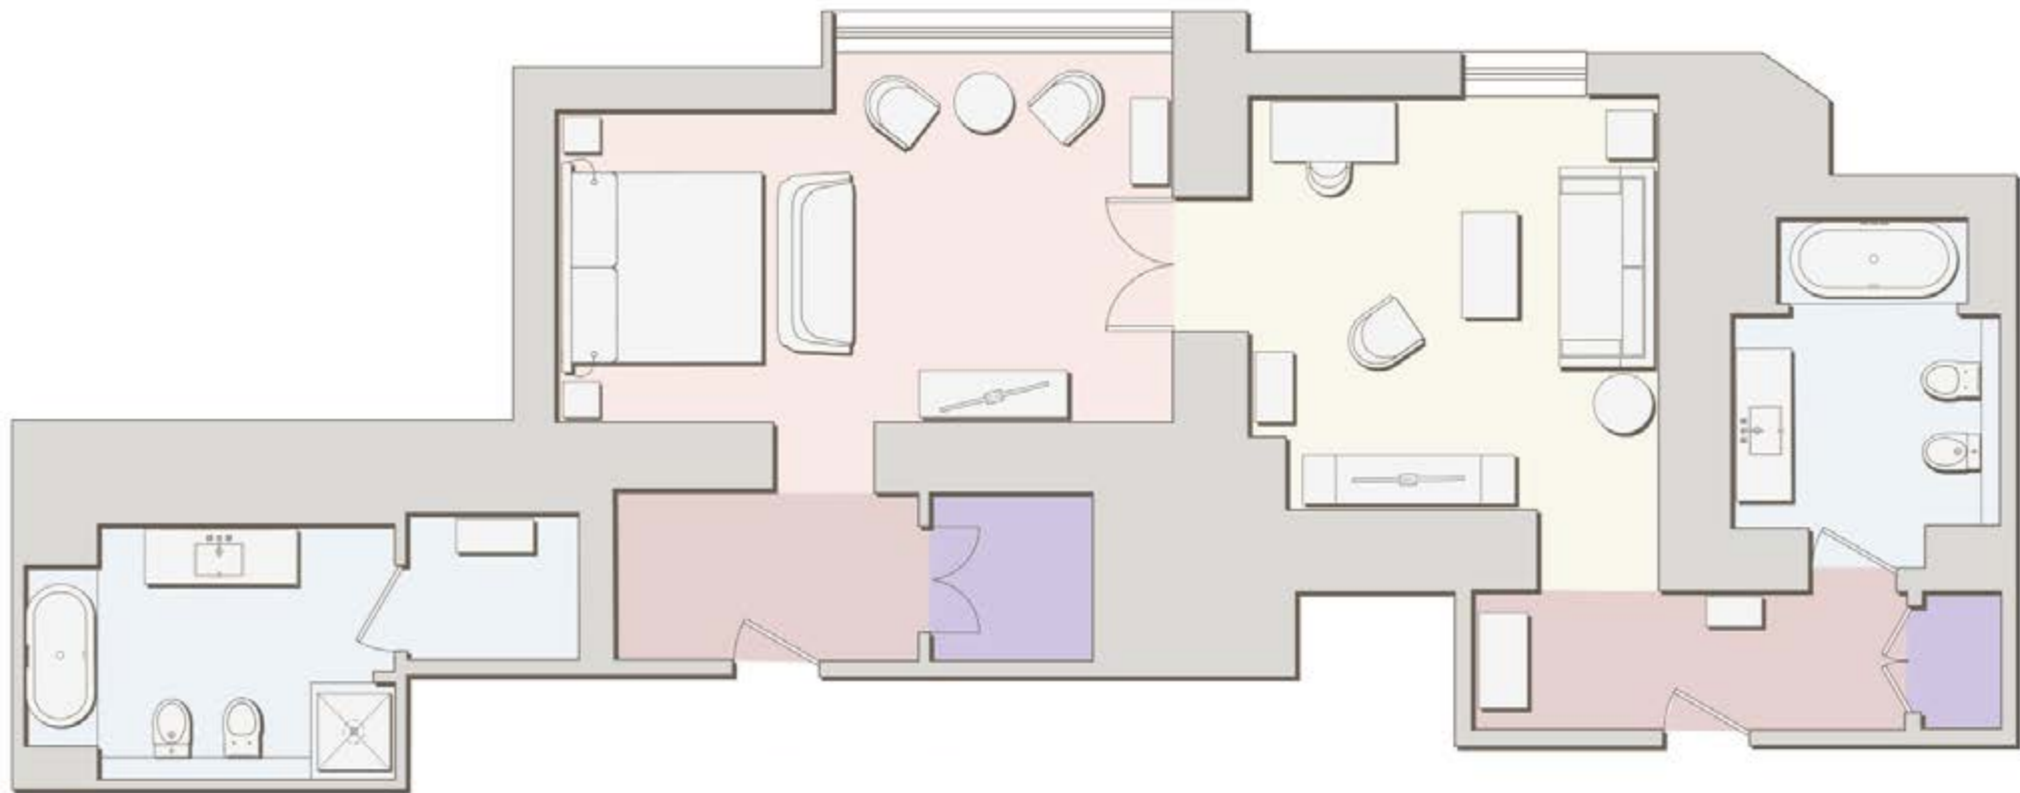

- 75m² to 118m²
- Overlooking Dover Street
- Floor-to-ceiling windows
- Large sitting room with a dining area and a beautifully appointed bedroom with a king-sized bed
- The spacious bathroom has a bath with a built-in television, a double shower, double washbasins

- 72m²
- Overlooking our inner courtyard
- Bedroom with king-sized bed and walk-in wardrobe
- Separate sitting room
- Two spacious bathrooms, each with a bathtub with built-in television and a walk-in shower

BROWN'S HOTEL, LONDON

GALLERY

BOOK NOW

BROWN'S SUITE

STUDIO SUITE
SUITES
BROWN'S HOTEL

DISCOVER MORE

BROWN'S
HOTEL

LOCATION