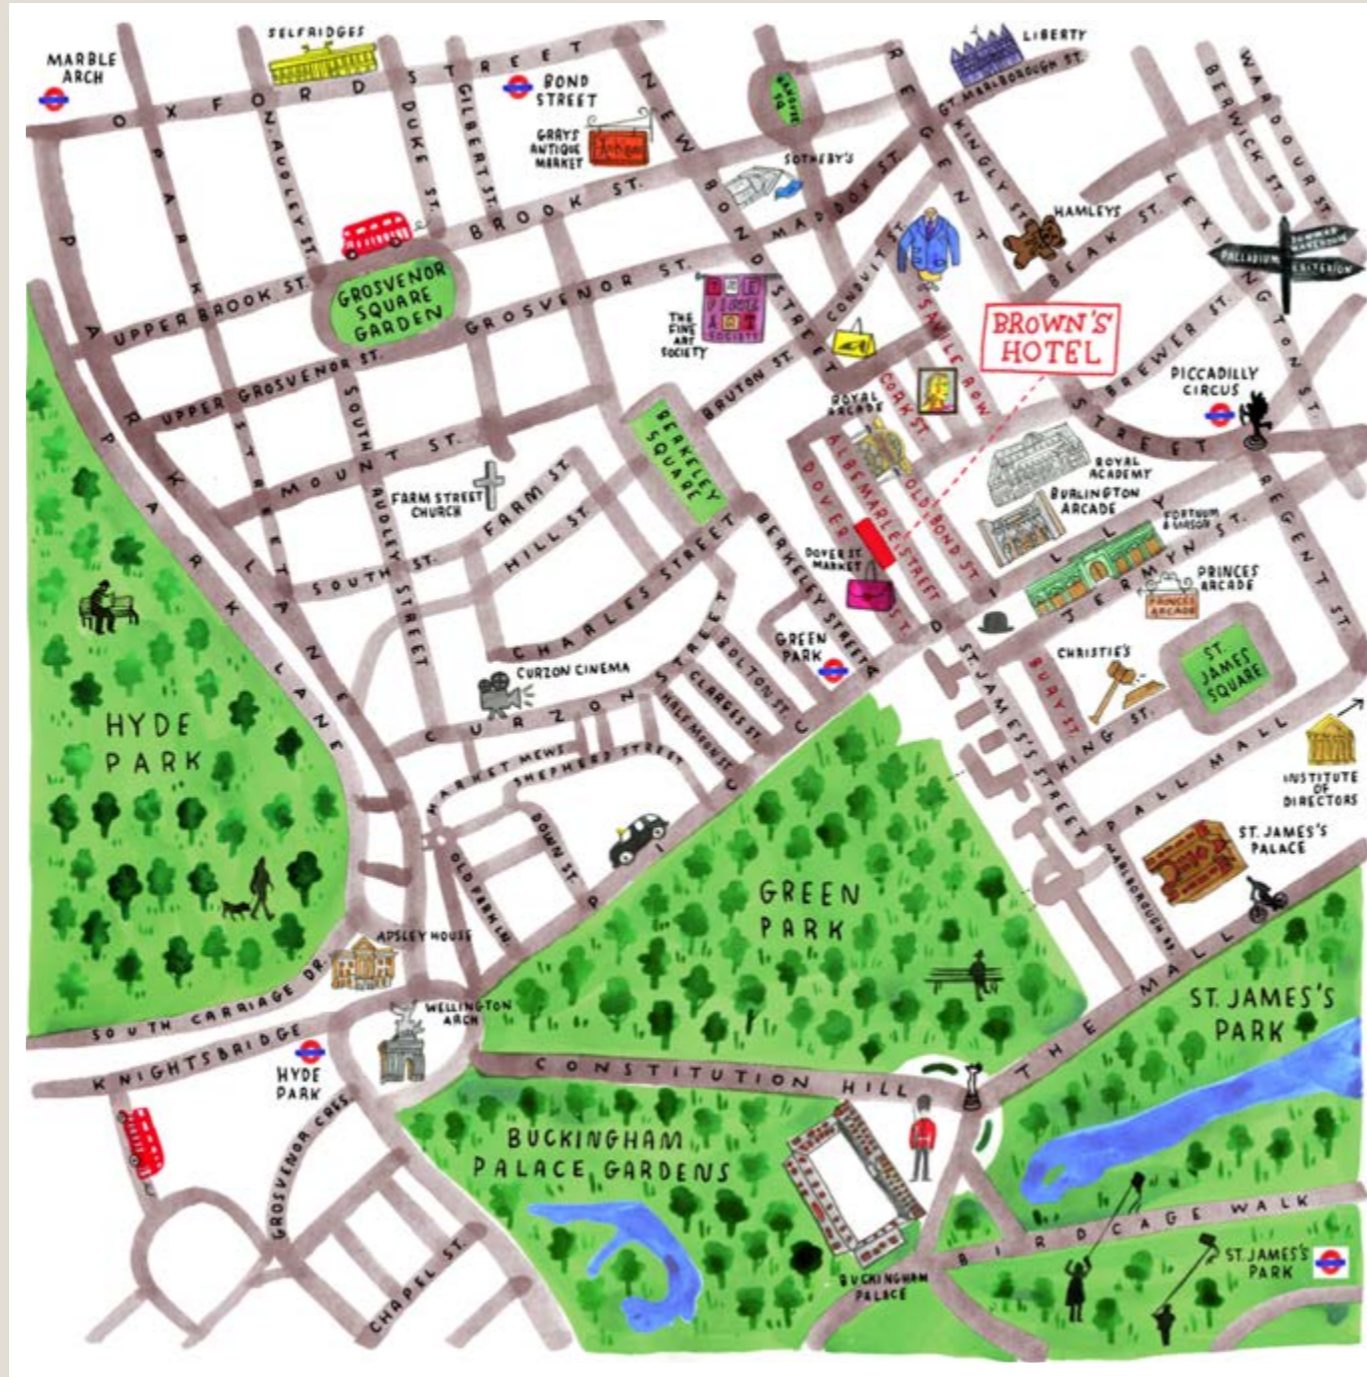

BROWN'S HOTEL
LONDON

Albemarle Street, London W1S 4BP 

BROWN'S
HOTEL

LOCATION

SUITES

ROCCO FORTE HOTELS

Brown's is London's oldest luxury hotel. It sits in the heart of Mayfair, surrounded by gorgeous Georgian townhouses, glittering arcades, independent art galleries and leafy Royal Parks. The restaurants and nightlife of Soho are just a short walk away. Also nearby are Trafalgar Square and the National Gallery, the Houses of Parliament and Westminster Abbey, the Southbank's London Eye and National Theatre, as well as the world-renowned museums of South Kensington.