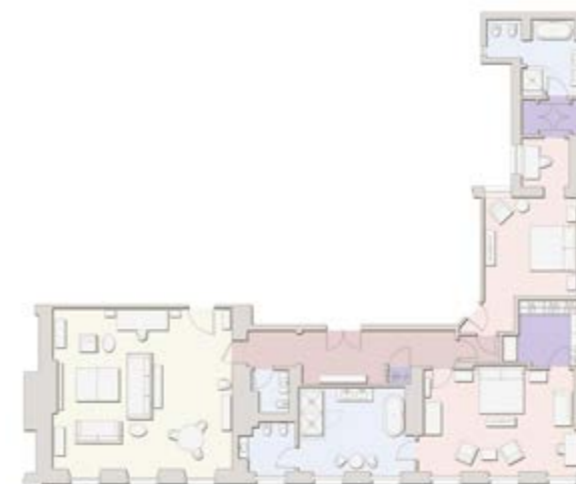

GALLERY

BOOK NOW